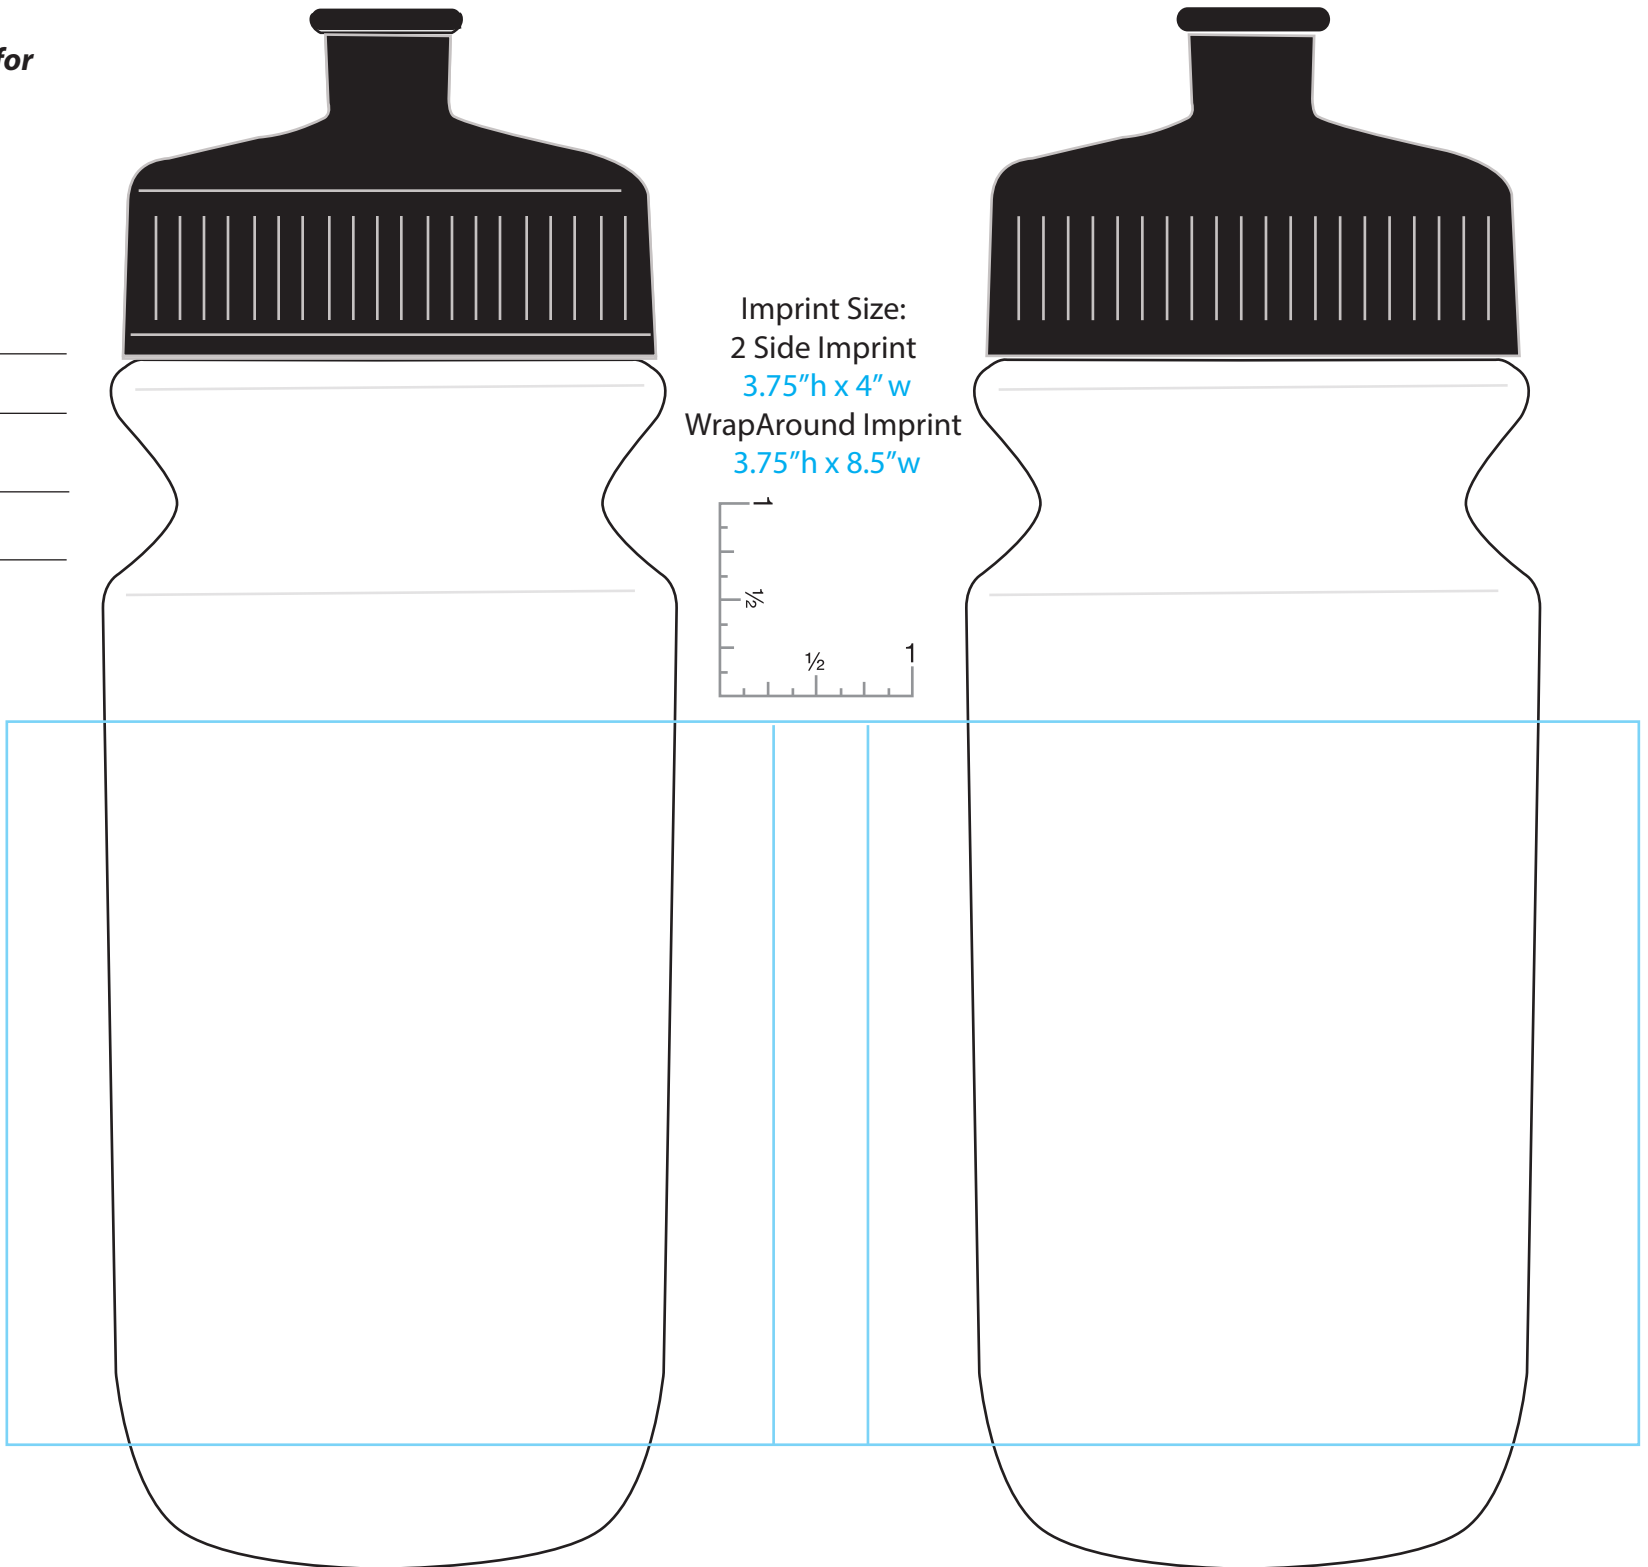

**Bottle Art Layout Template for  
Item# 21002**

Bottle Color(s): \_\_\_\_\_

Lid Style: Standard

Lid Color(s): \_\_\_\_\_

Ink Color(s): \_\_\_\_\_

Imprint Size:  
2 Side Imprint  
3.75" h x 4" w  
WrapAround Imprint  
3.75" h x 8.5" w